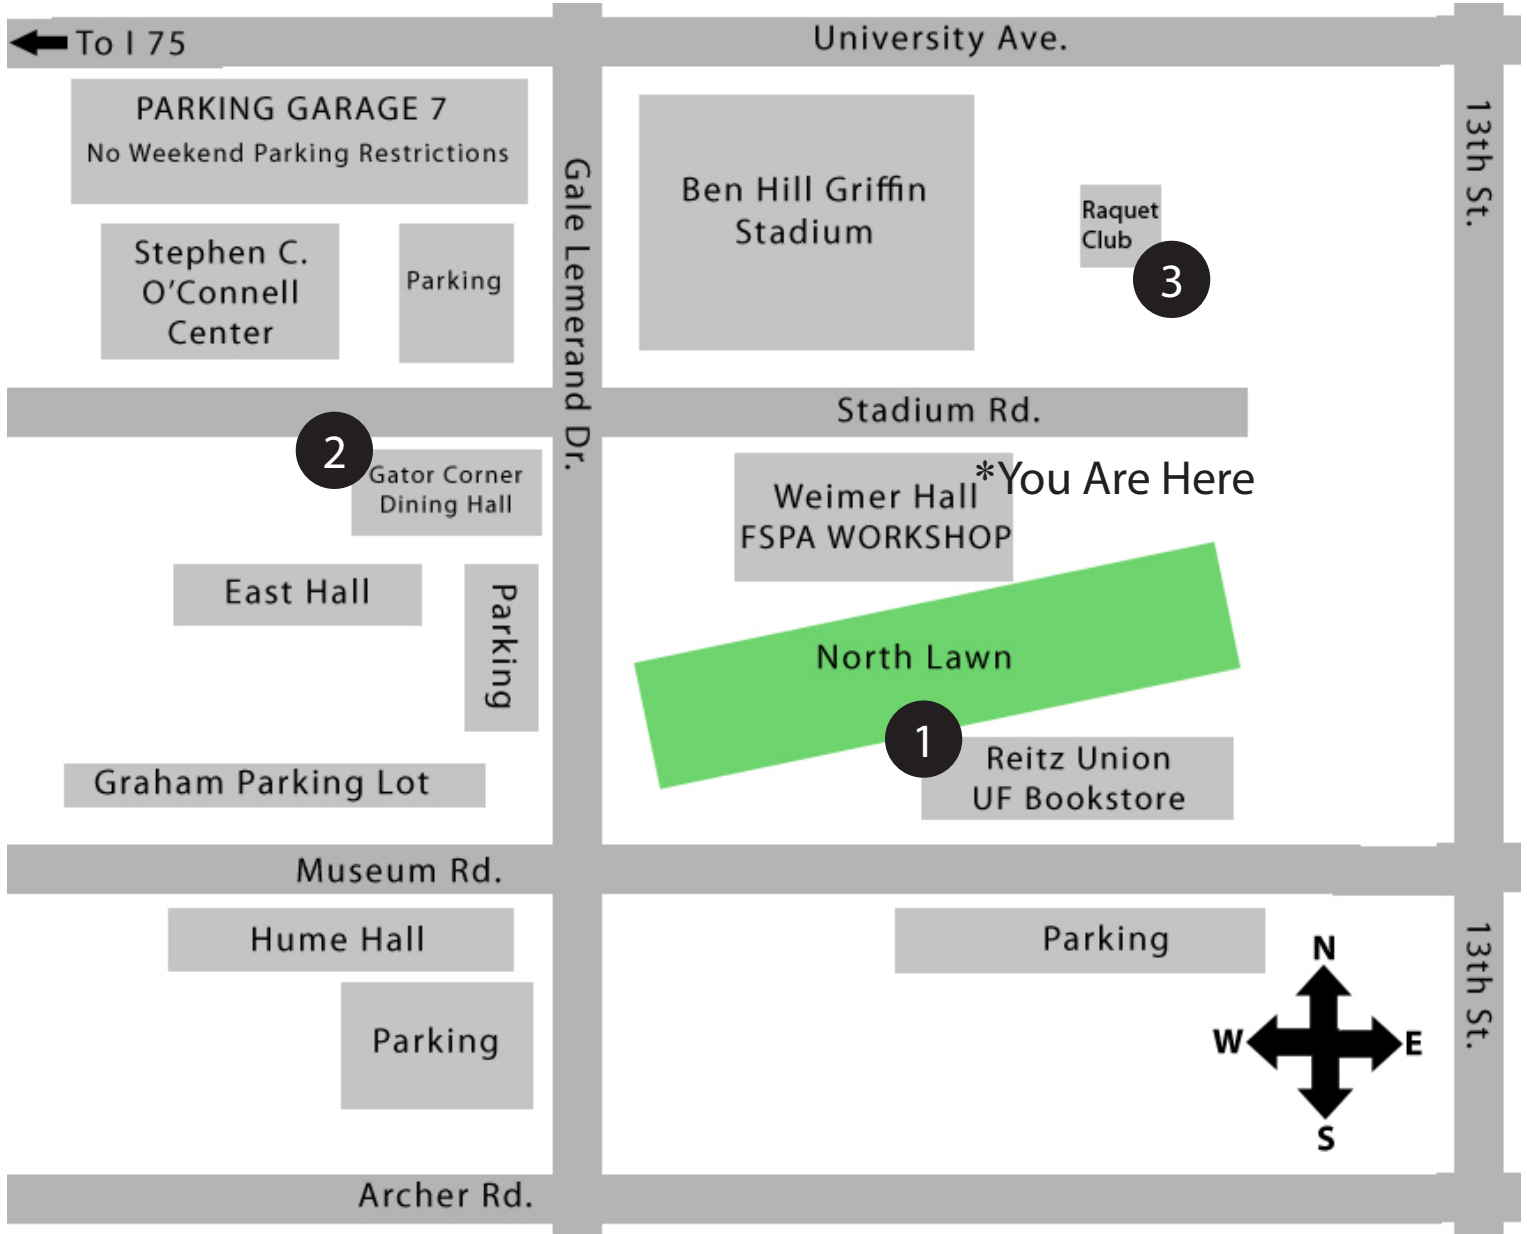

District 2 Workshop Campus Map

Available Dining Options:

1. Reitz Union Food Court
 - Subway
 - Taco Bell
 - Freshen's
 - Cheeburger Cheeburger Express
2. Gator Corner Dining Hall
3. Moe's Southwest Grill