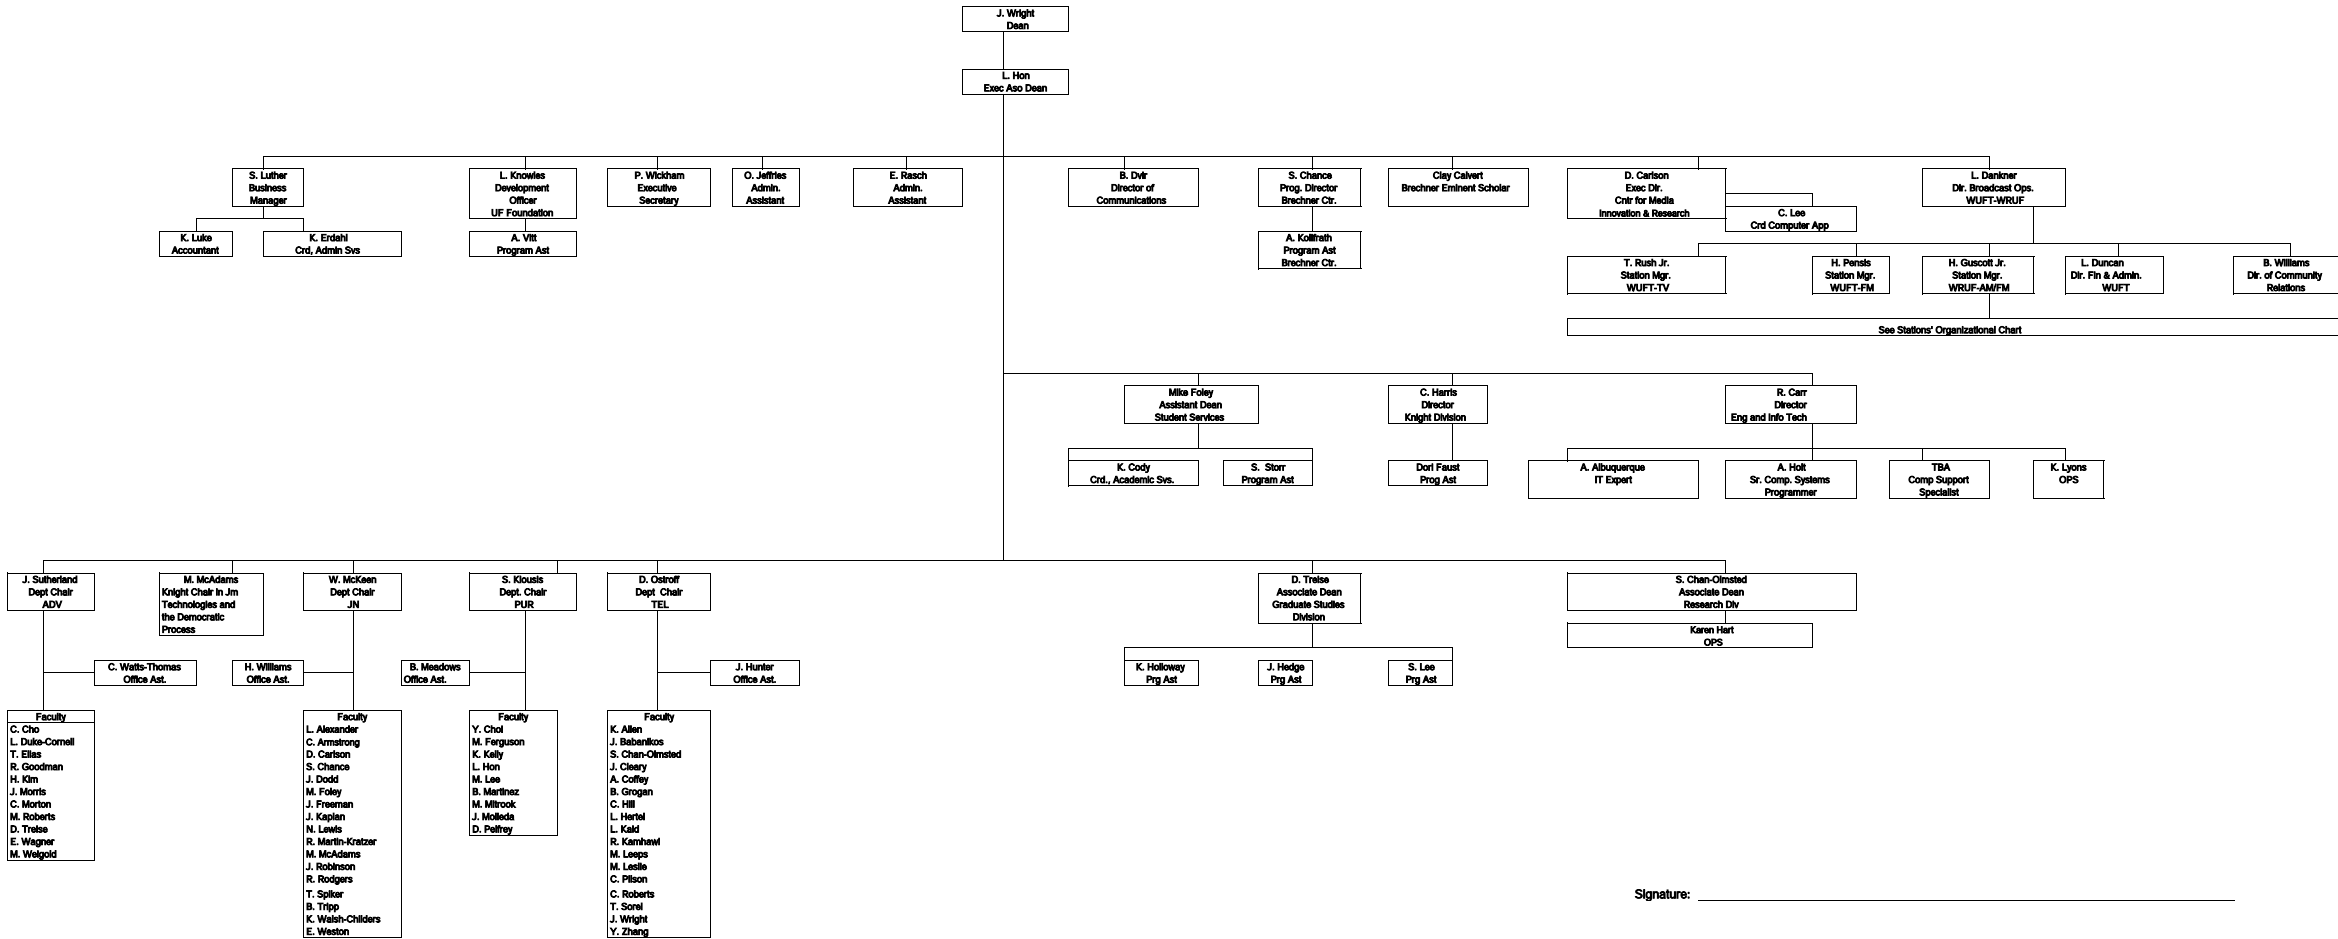

Organizational Chart

8/29/2009

College of Journalism and Communications
 Department of Advertising
 Department of Journalism
 Department of Public Relations
 Department of Telecommunication
 Educational Television Station WUFT-TV
 Television Station WLUF-LP
 Radio Stations WUFT-FM/WJUF-FM
 Radio Reading Service
 Radio Stations WRUF-AM/FM